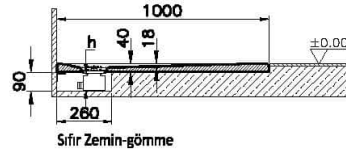

## Technical Specifications

Anti-slip Class	YOKTUR
Application Type	Flat Concealed
Bathtub Overflow Depth	18
Body Material	Acrylic
Brand	VitrA
Cabinet Glass Feature	KC00
Color	Textured White
Color Group	VALUE: Textured White
Colour	Textured White
Complementary Product	59916515000
Cuttable	Yes
Depth (mm)	750

Designer	VitrA Design Team
Height (mm)	40
Material	Standard
Online VitrA	false
Packaged Dimensions (WxDxH)	105 x 80 x 6
Series	Leaf
Shape	Rectangular
Siphon Diameter	90 mm
Siphon Hole Position	Short Edge
Siphon Option	No
Special Needs	Yes
Width (mm)	1000

## 2A Technical Drawing

Flat

Ayaklı - Panelli

Sıfır Zemin-gömme

Sıfır Zemin-ayaklı