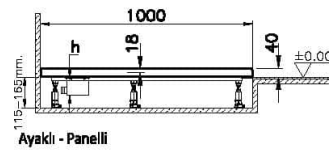

Ayaklı - Panelli