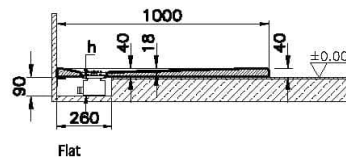

2A Technical Drawing