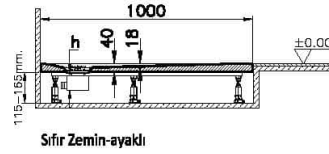

Designer	VitrA Design Team
Height (mm)	40
Material	Standard
Online VitrA	false
Packaged Dimensions (WxDxH)	105 x 80 x 6
Series	Leaf
Shape	Rectangular
Siphon Diameter	90 mm
Siphon Hole Position	Short Edge
Siphon Option	No
Special Needs	Yes
Width (mm)	1000

## 2A Technical Drawing

Flat

Ayaklı - Panelli

Sıfır Zemin-gömme

Sıfır Zemin-ayaklı