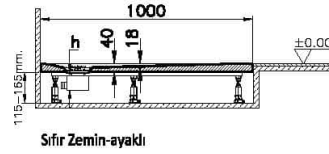

Designer VitrA Design Team

Height (mm) 40

Material Standard

Online VitrA false

Packaged Dimensions (WxDxH) 105 x 80 x 6

Series Leaf

Shape Rectangular

Siphon Diameter 90 mm

Siphon Hole Position Short Edge

Siphon Option No

Special Needs Yes

Width (mm) 1000

2A Technical Drawing

Flat

Ayaklı - Panelli

Sıfır Zemin-gömme