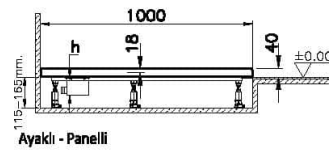

Designer VitrA Design Team

Height (mm) 40

Material Standard

Online VitrA false

Packaged Dimensions (WxDxH) 105 x 80 x 6

Series Leaf

Shape Rectangular

Siphon Diameter 90 mm

Siphon Hole Position Short Edge

Siphon Option No

Special Needs Yes

Width (mm) 1000

2A Technical Drawing

Flat

Ayaklı - Panelli

Sıfır Zemin-gömme