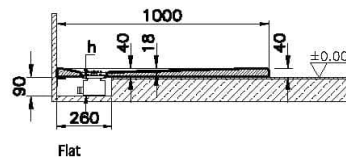

Collection: Leaf

Technical Specifications

| | |
|------------------------|----------------|
| Anti-slip Class | YOKTUR |
| Application Type | Flat Concealed |
| Bathtub Overflow Depth | 18 |
| Body Material | Acrylic |
| Brand | VitrA |
| Cabinet Glass Feature | KC00 |
| Color | White |
| Color Group | VALUE: White |
| Colour | White |
| Complementary Product | 59916515000 |
| Cuttable | Yes |
| Depth (mm) | 750 |

Designer VitrA Design Team

Height (mm) 40

Material Standard

Online VitrA false

Packaged Dimensions (WxDxH) 105 x 80 x 6

Series Leaf

Shape Rectangular

Siphon Diameter 90 mm

Siphon Hole Position Short Edge

Siphon Option No

Special Needs Yes

Width (mm) 1000

2A Technical Drawing

Flat

Ayaklı - Panelli

Sıfır Zemin-gömme