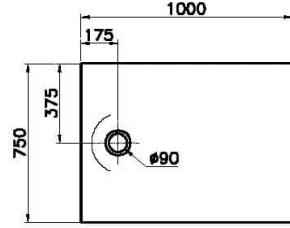

Collection: Leaf

Technical Specifications

| | |
|------------------------|----------------|
| Anti-slip Class | YOKTUR |
| Application Type | Flat Concealed |
| Bathtub Overflow Depth | 18 |
| Body Material | Acrylic |
| Brand | VitrA |
| Cabinet Glass Feature | KC00 |
| Color | White |
| Color Group | VALUE: White |
| Colour | White |
| Complementary Product | 59916515000 |
| Cuttable | Yes |
| Depth (mm) | 750 |

Designer VitrA Design Team

Height (mm) 40

Material Standard

Online VitrA false

Packaged Dimensions (WxDxH) 105 x 80 x 6

Series Leaf

Shape Rectangular

Siphon Diameter 90 mm

Siphon Hole Position Short Edge

Siphon Option No

Special Needs Yes

Width (mm) 1000

2A Technical Drawing

Flat

Ayaklı - Panelli

Sıfır Zemin-gömme