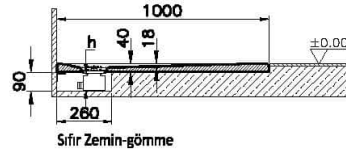

Designer VitrA Design Team

Height (mm) 40

Material Standard

Online VitrA false

Packaged Dimensions (WxDxH) 105 x 80 x 6

Series Leaf

Shape Rectangular

Siphon Diameter 90 mm

Siphon Hole Position Short Edge

Siphon Option No

Special Needs Yes

Width (mm) 1000

2A Technical Drawing

Flat

Ayaklı - Panelli

Sıfır Zemin-gömme