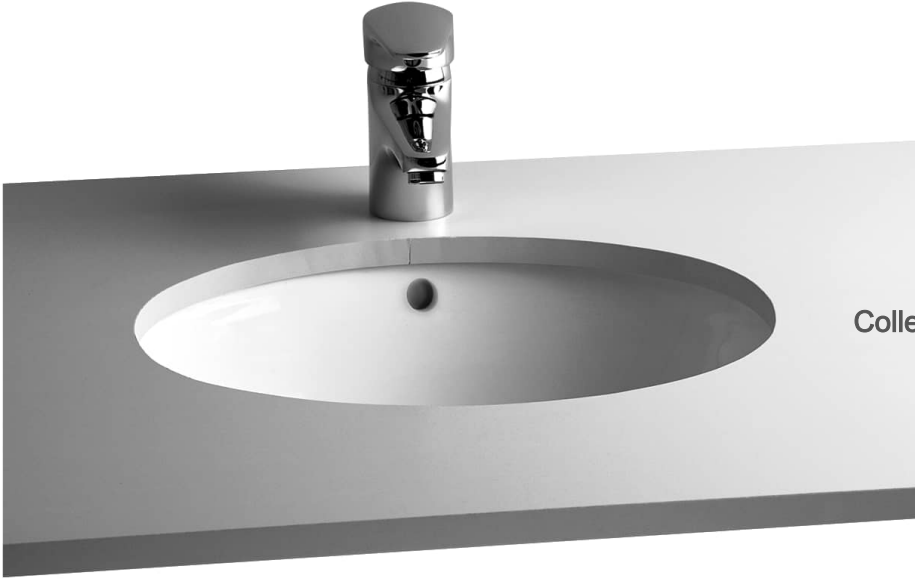

VitrA

S20 U.counter Basin 47cm-White

Product Code: 6039B003-0012

Collection: S20

Technical Specifications

Body Material	VC- Vitreous China
Brand	VitrA
Color	White
Color Group	VALUE: White
Colour	White
Countertop Usage	Undercounter
Depth (mm)	380
Design Shape	Oval
Designer	Noa
Dimensions	47 x 38
Height (mm)	185
Material	Hygiene

Online VitrA	true
Overflow Detail	With Overflow
Packaged Dimensions (WxDxH)	500 x 205 x 395
Series	S20
Siphon	Syphon Not Included
Width (mm)	470

2A Technical Drawing