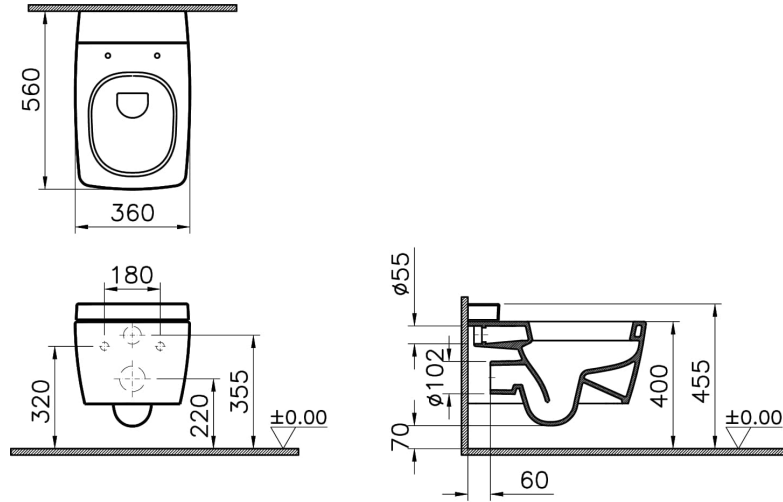

Collection:

Technical Specifications

Bidet Function	Without bidet pipe
Body Material	VC- Vitreous China
Brand	VitrA
Color	White
Color Group	VALUE: White
Colour	White
Depth (mm)	560
Design Shape	Squarish
Designer	Noa
Dimensions	56
Fresh	Yes
Height (mm)	330

Inner Shape	Wash-down
Installation Detail	Concealed Installation
Material	Hygiene
Online VitrA	false
Packaged Dimensions (W×D×H)	430 x 390 x 605
Rim Feature	Box-Rim
Special Solutions	Fresh
Toilet Height from Floor	400 mm
Width (mm)	360

2A Technical Drawing

* Duvar kalınlığına göre ilave boru gerekebilir

* Additional pipe may be required as to wall thickness