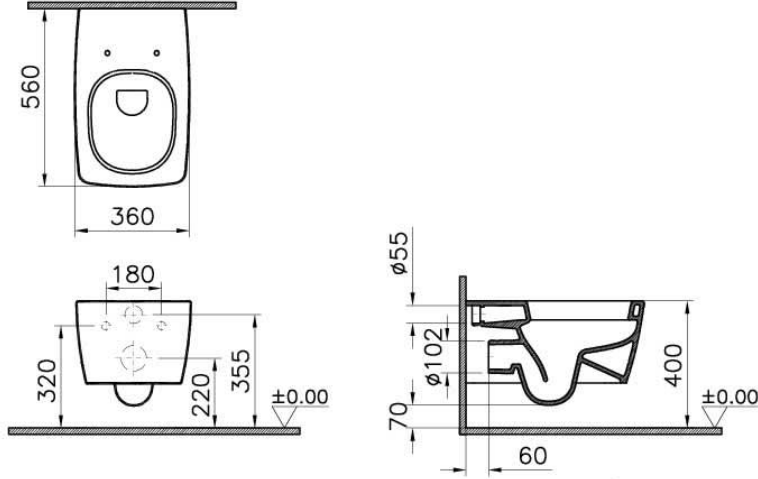

Collection:

Technical Specifications

Awards	Good Design
Bidet Function	Without bidet pipe
Body Material	VC- Vitreous China
Brand	VitrA
Color	White
Color Group	VALUE: White
Colour	White
Depth (mm)	560
Design Shape	Squarish
Designer	Noa
Dimensions	56
Height (mm)	330

Inner Shape	Wash-down
Installation Detail	Concealed Installation
Material	Hygiene
Online VitrA	false
Packaged Dimensions (W×D×H)	430 x 390 x 605
Rim Feature	Box-Rim
Toilet Height from Floor	400 mm
Width (mm)	360

2A Technical Drawing

* Duvar kalınlığına göre ilave boru gerekebilir

* Additional pipe may be required as to wall thickness