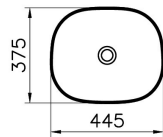

Name	Plural Square Low Countertop Bowl
Collection	Plural
Height	135
Width	450
Depth	380
Colour	White
Awards	EDIDA Turkey
Awards	Good Design
Awards	IF Design
Awards	Product Innovation Bath. GOLD
Designer	Terri Pecora
Tap Hole Options	No tap hole
Overflow Hole	Without Overflow
Syphon	Syphon Not Included
Finish	VitraClean
Brand	VitrA

Product Code: 7810B403-0016

Description

Countertop use
Tezgahüstü kullanım
Aufsatzwaschtisch

VitrA reserves the right to make changes in products and technical details without prior notice.

All drawings contain the necessary measurements which are subject to standard tolerances. For exact measurements, in particular for customized installation scenarios, it can only be taken from the finished ceramic product.