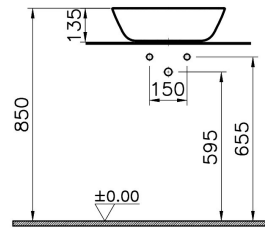

Name	Plural Square Low Countertop Bowl
Collection	Plural
Height	135
Width	450
Depth	380
Colour	White
Awards	EDIDA Turkey
Awards	Good Design
Awards	IF Design
Awards	Product Innovation Bath. GOLD
Designer	Terri Pecora
Tap Hole Options	No tap hole
Overflow Hole	Without Overflow
Syphon	Syphon Not Included
Finish	VitraClean
Brand	VitrA

Product Code: 7810B403-0016

Description

Countertop use
Tezgahüstü kullanım
Aufsatzwaschtisch

VitrA reserves the right to make changes in products and technical details without prior notice.

All drawings contain the necessary measurements which are subject to standard tolerances. For exact measurements, in particular for customized installation scenarios, it can only be taken from the finished ceramic product.